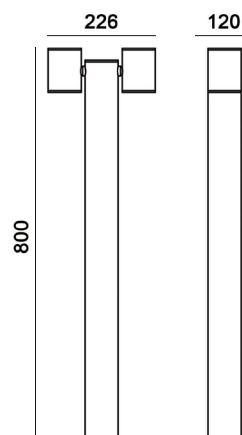

TECHNICAL DATA

TYPE

Professional LED for Exterior Lighting.

PRO	CRI ≥ 80	
IP54		L°
AC85-265V 50/60Hz		50000h

DIMENSION DRAW

Model:	Diluce Double
Format:	Round
Location:	Exterior
Wattage:	Lamp GU10
Materials:	Aluminium
Product Dimension:	800*226*120mm
IP Code:	54
Fixation:	Surface